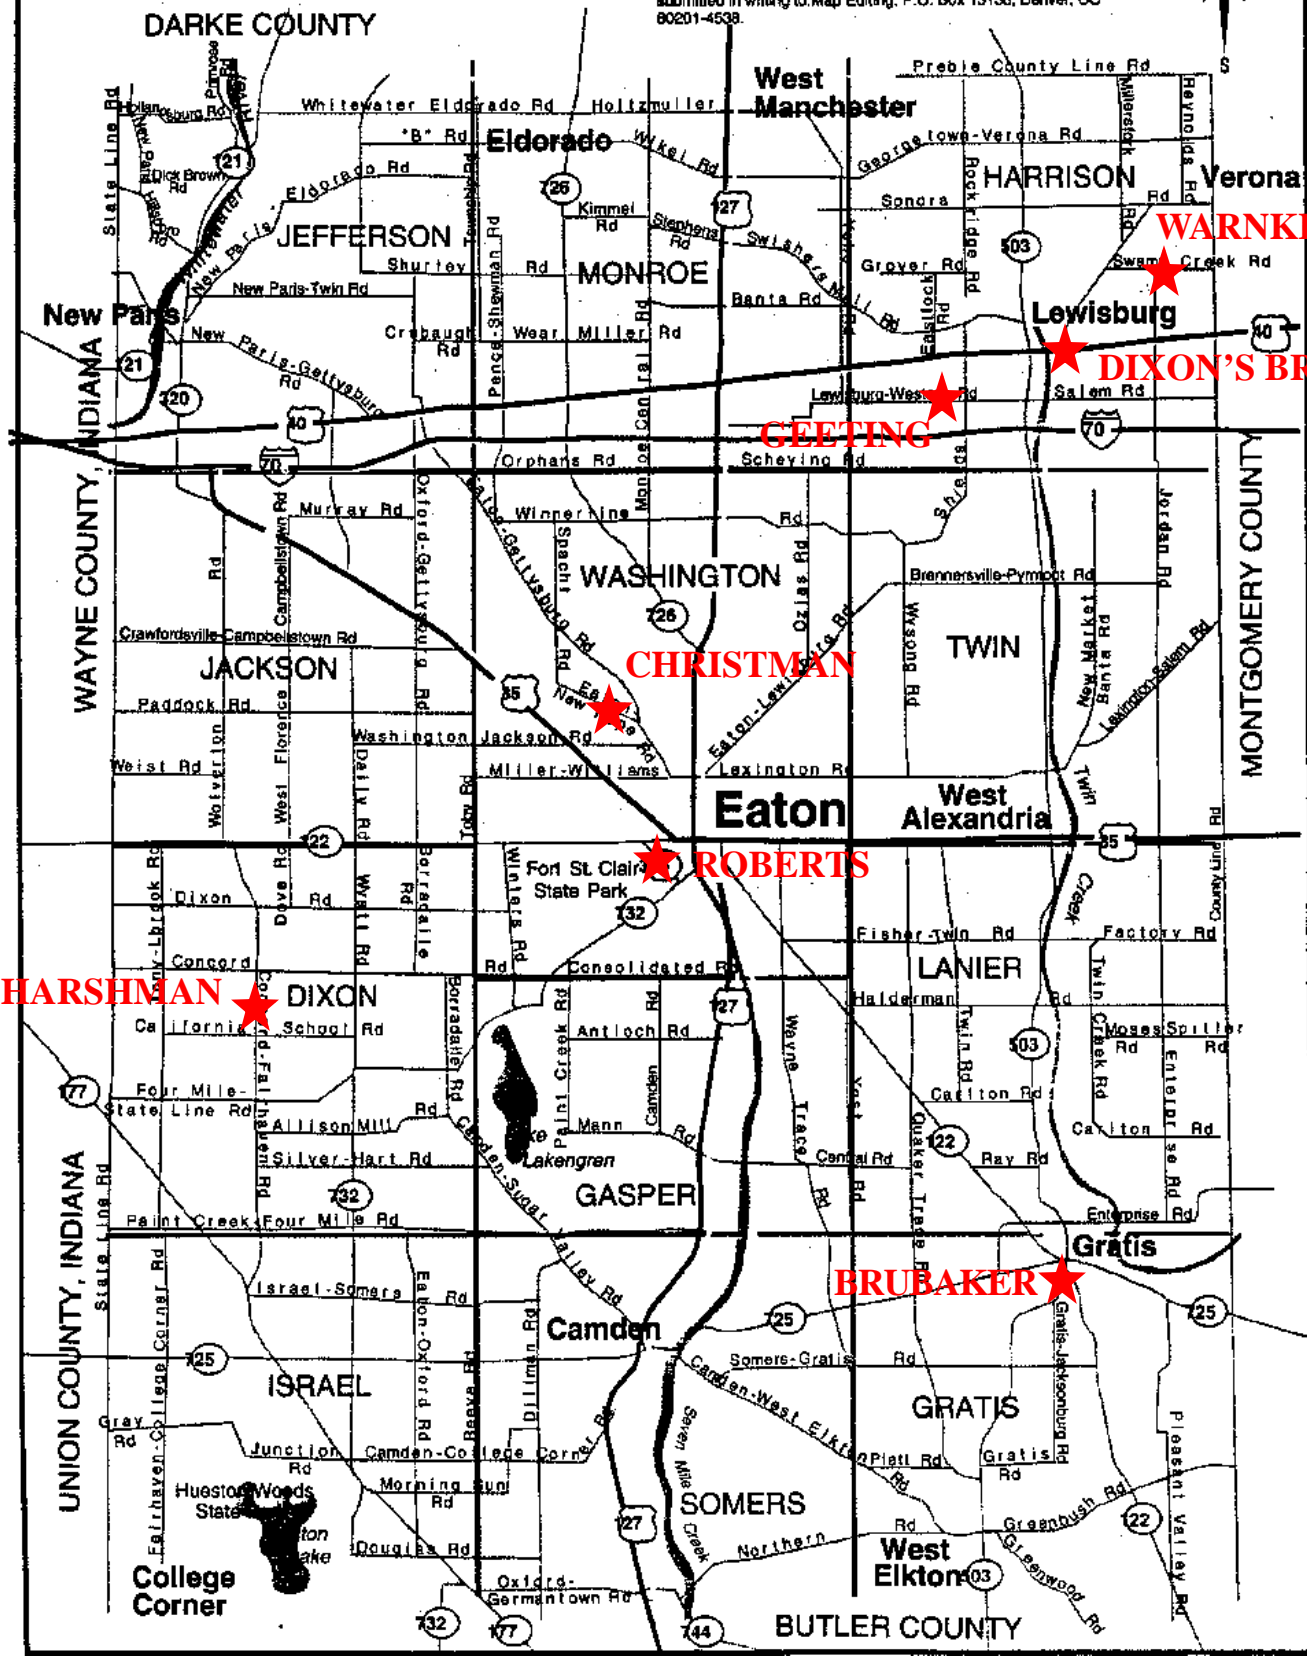

PREBLE COUNTY

Great care has been taken to verify all information compiled for this vicinity map and the detailed street maps on the following pages. However, any changes, errors, or omissions should be submitted in writing to: Map Editing, P.O. Box 13158, Denver, CO 80201-4538.

DARKE COUNTY

West Manchester

HARRISON

Verona

JEFFERSON

Eldorado

MONROE

New Paris

Lewisburg

WARNKE

DIXON'S BRANCH

GEETING

CHRISTMAN

Eaton

West Alexandria

JACKSON

WASHINGTON

TWIN

WAYNE COUNTY, INDIANA

MONTGOMERY COUNTY

ROBERTS

HARSHMAN

DIXON

LANIER