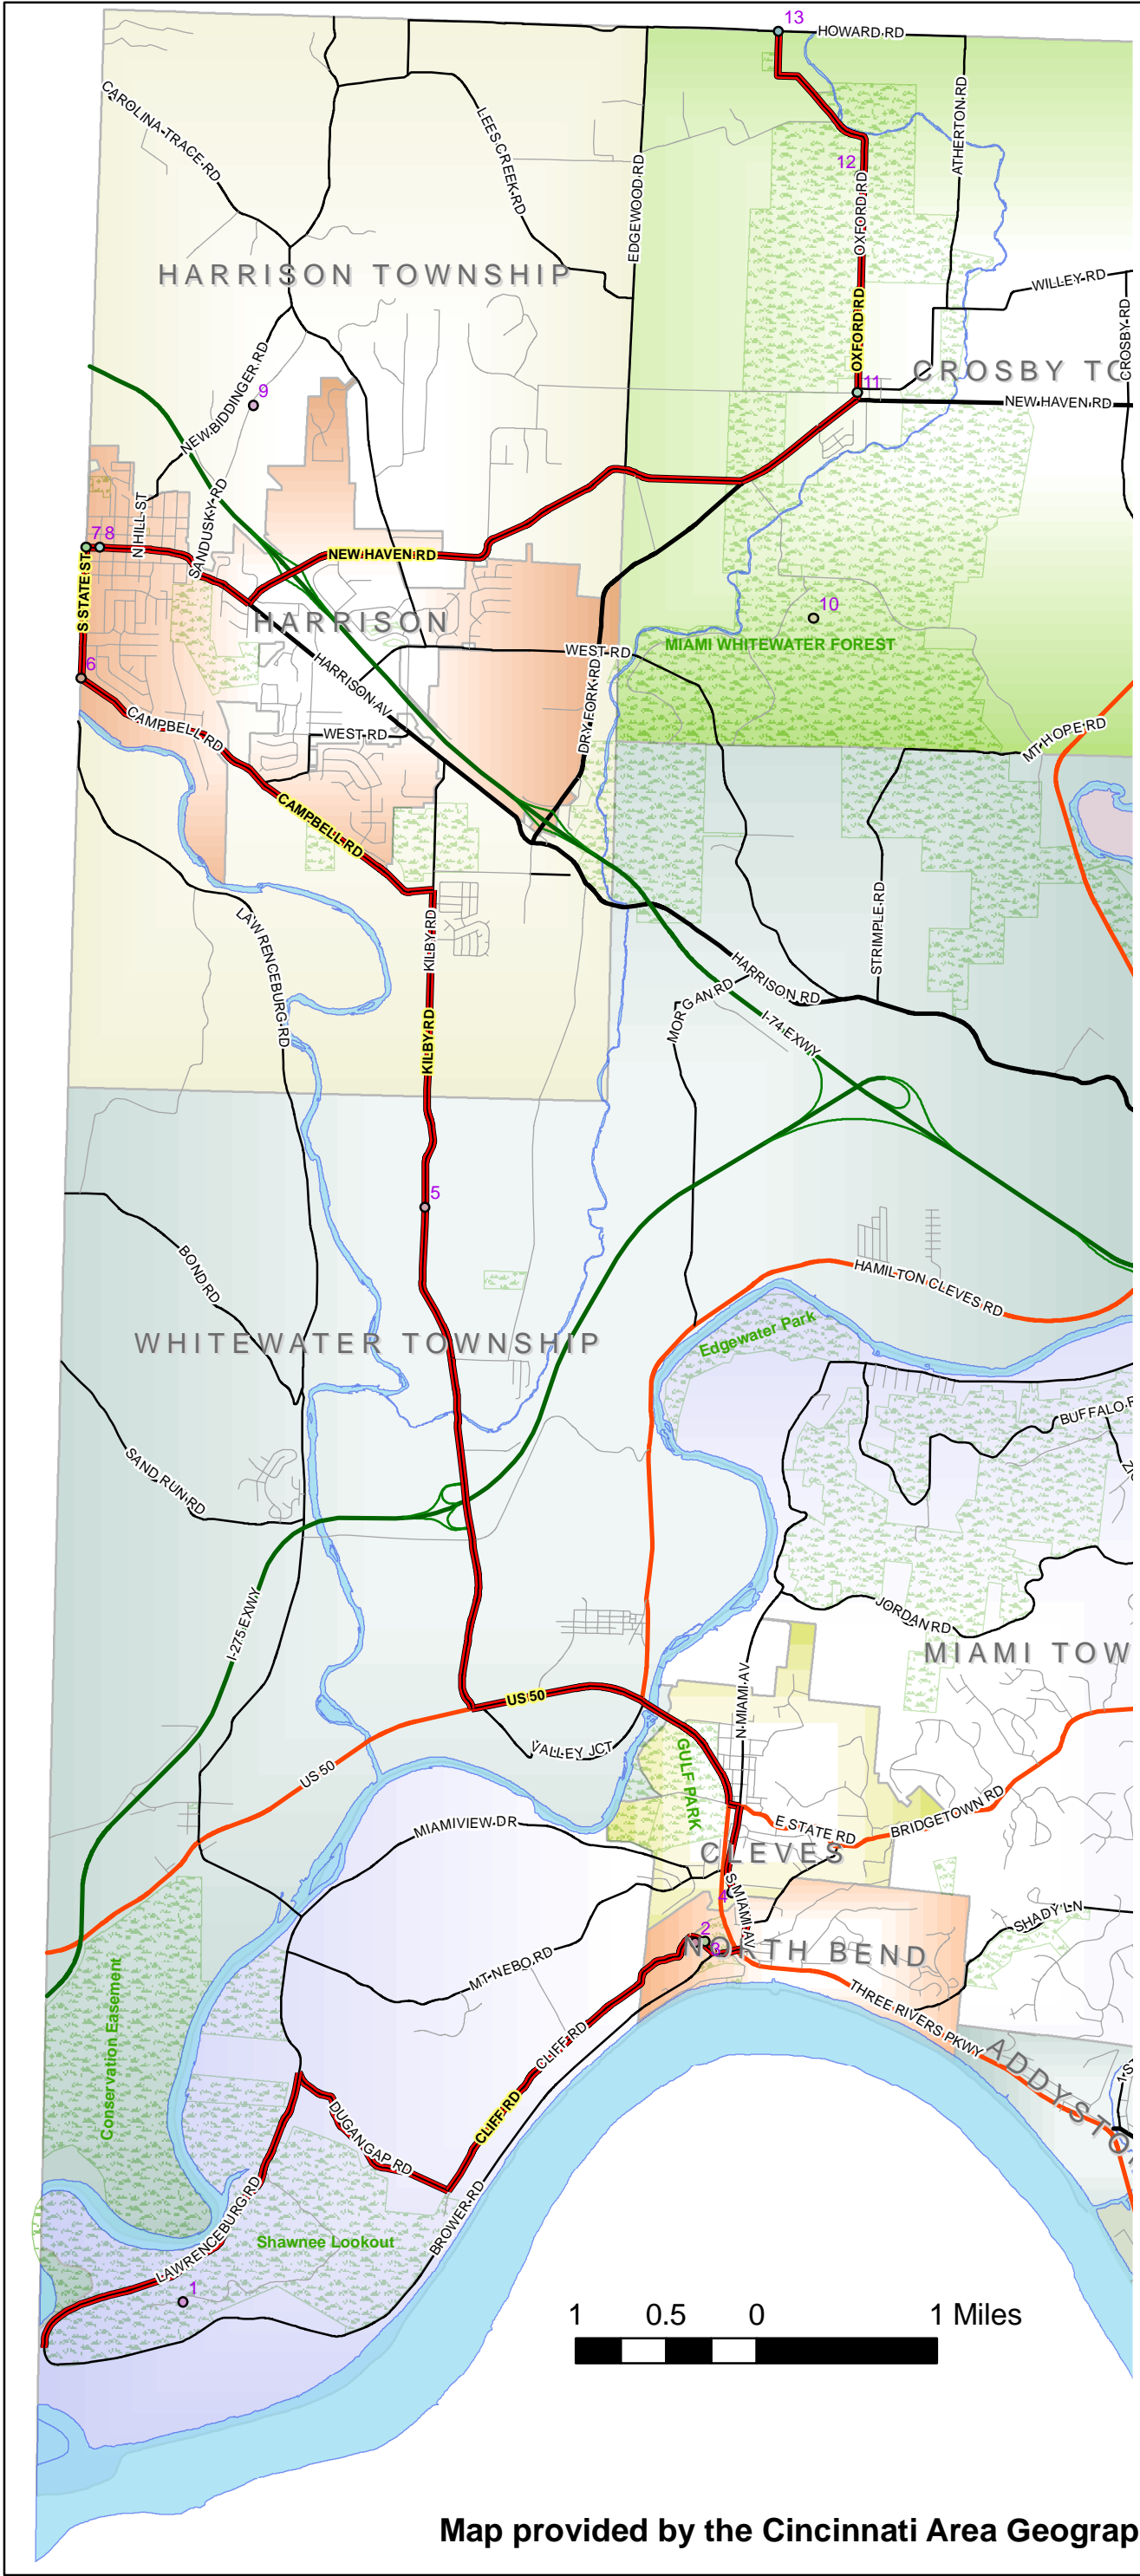

# Scenic Byway Southwestern Ohio

## Hamilton County, OH Points of Interest

- 1 Shawnee Lookout Park
  - 2 Congress Green Cemetery
  - 3 Harrison's Tomb
  - 4 Cincinnati Whitewater Canal Tunnel
  - 5 Kilby Rd
  - 6 Whitewater Canal Marker
  - 7 Morgan's Raiders Marker
  - 8 Downtown Harrison
  - 9 Governor Othniel Looker Home
  - 10 Miami Whitewater Forest
  - 11 Passmore Cabin
  - 12 Whitewater Shaker Village
  - 13 Oxford Rd - Race Lane Rd
- Scenic Byway

Map provided by the Cincinnati Area Geographic Information System